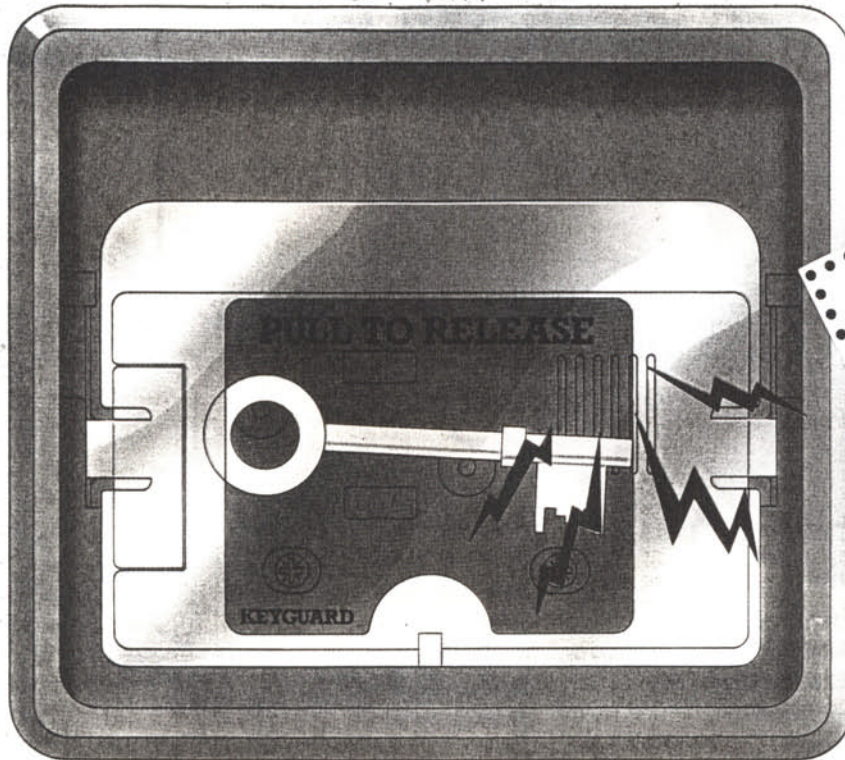

KEYGUARD

Available
in
Red or Green

FEATURES

- SNATCH OFF PLASTIC LID.
- INTEGRAL ELECTRONIC ALARM.
- CAN BE WIRED TO EXISTING FIRE OR SECURITY SYSTEMS.

KEYGUARD

is a custom designed plastic box to which a clear plastic window can be fitted in order to retain a key or access control card. A recess enables the operator to remove the window in an emergency to retrieve the key. On some models, when the lid is removed an integral electronic sounder warns others in the vicinity that the key security has been breached. The lid is designed in such a way that it cannot be re-fitted after removal.

ADVANTAGES

- SPECIALLY DESIGNED NON HAZARDOUS PLASTIC LID.
- SOUNDER ALERT BEFORE KEY IS REMOVED.

USES

- FIRE EXIT DOORS
- FILING CABINET KEYS
- COMPUTER ROOMS
- ACCESS CONTROL SYSTEMS
- MASTER KEYS FOR COMPUTERS ETC
- RESTRICTED ACCESS AREAS