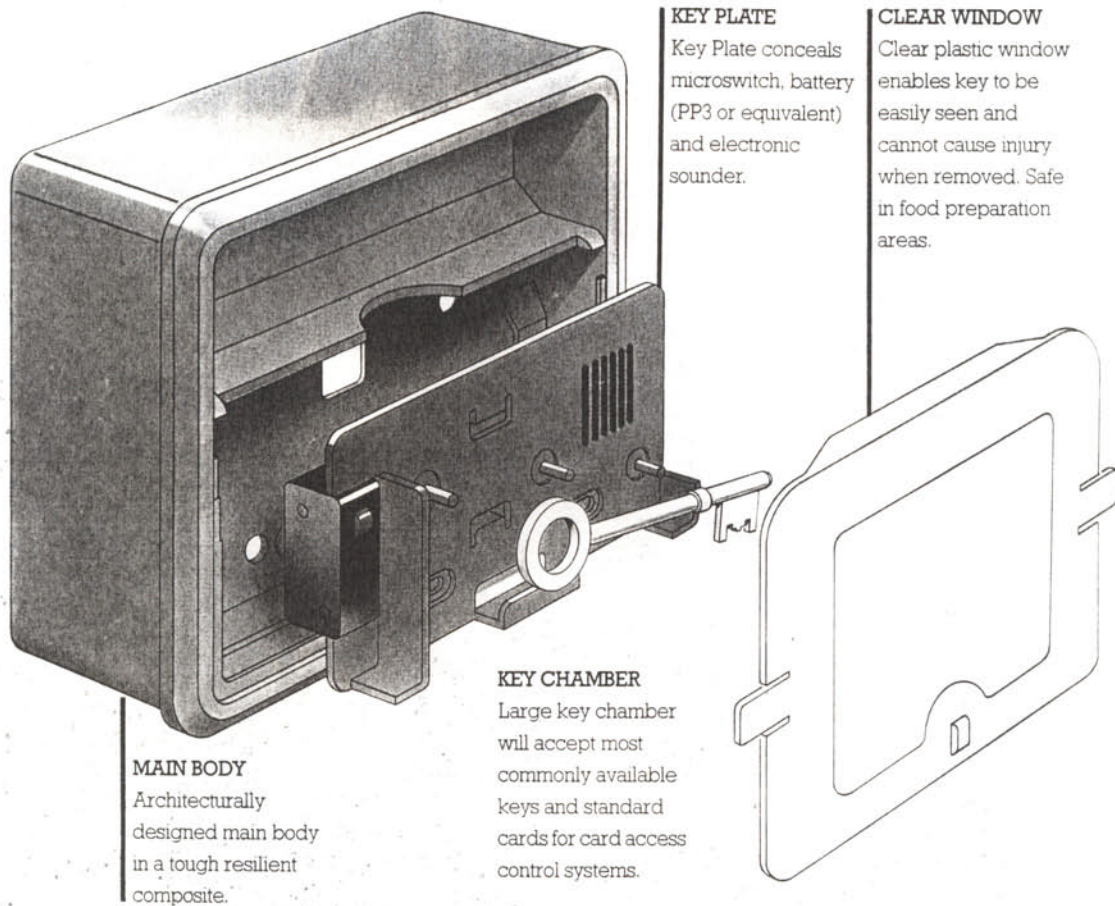

INSTALLATION

The Keyguard can be mounted in any desired orientation to enable the lid to be removed with a downward, upward or sideways action. The main body is a one piece moulding therefore flush fitting is simple to achieve.

The Keyguard is available in three different versions to satisfy various requirements

ORDERING THE KEYGUARD

RED	GREEN	
K1000R	K1000G	KEYGUARD NO ALARM
K1010R	K1010G	KEYGUARD WITH INTEGRAL ALARM
K1020R	K1020G	KEYGUARD WITH MICROSWITCH FOR CONNECTION TO REMOTE ALARM SYSTEMS
K1030		SPARE PLASTIC WINDOWS (PACK OF 4) FOR MODELS K1000 ONLY
K1030A		SPARE PLASTIC WINDOWS (PACK OF 4) FOR MODELS K1010 AND K1020 ONLY

ALL KEYGUARDS ARE SUPPLIED WITH FIXING SCREWS AND PLUGS