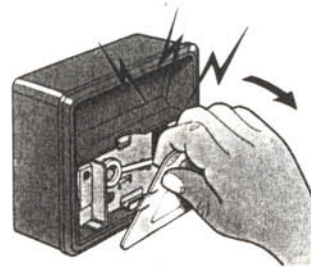

KAC

KAC ALARM COMPANY LIMITED

*The Call Point
Specialists*

Temporary Product Information

Document Title

TECH:005

June 1992